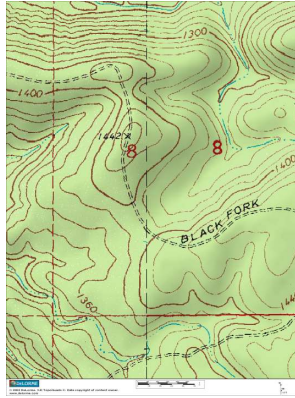

Kiamichi Realty

Route 4 Box 14, Broken Bow, Ok 74728, Phone (580) 584-2809

Broker: William Johnson

www.kiamichirealty.com

Listing No: **K9075**

List Price:
\$160,000.00

-80 Acres in the Beautiful Pushmataha County-
\$160,000 / 80- Acres