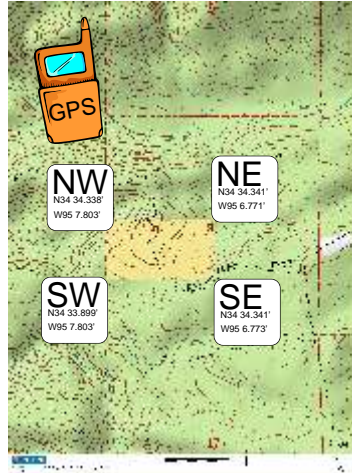

Kiamichi Realty

Route 4 Box 14, Broken Bow, Ok 74728, Phone (580) 584-2809

Broker: William Johnson

www.kiamichirealty.com

Listing No: **K9075**

List Price:
\$160,000.00

-80 Acres in the Beautiful Pushmataha County-
\$160,000 / 80- Acres